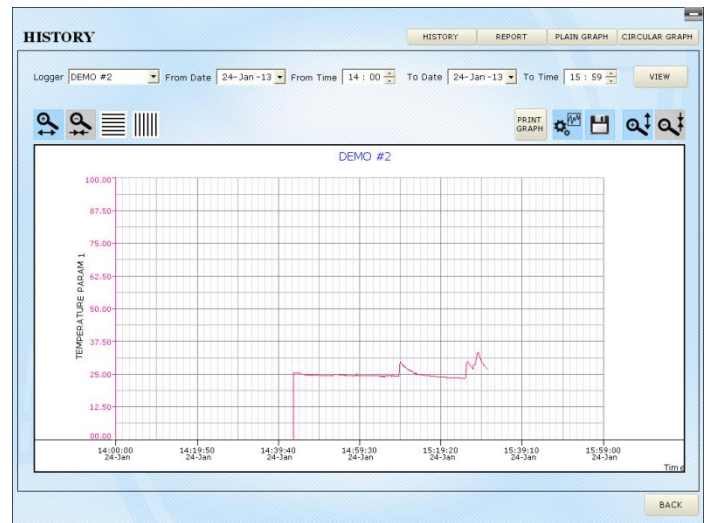

Single Channel Temperature Data Logger – RTD-CCMS

Basic Description:

This system is used for monitoring temperature of single point or monitoring temperature of items during transportation. The data is stored during the transportation and after reaching the station data is retrieved using USB over a PC

HELP:

HERE YOU WILL GET MANUAL FOR OPERATING DEVICE AND SOFTWARE

HISTORY VIEW :

Sr. No.	Time	Temperature (°C)	Status	Door Open/Close
1	11 : 54 : 08	25.6		OPEN
2	11 : 54 : 13	25.6		OPEN
3	11 : 54 : 18	25.6		OPEN
4	11 : 54 : 23	25.6		OPEN
5	11 : 54 : 28	25.6		OPEN
6	11 : 54 : 33	25.5		OPEN
7	11 : 54 : 38	25.5		OPEN
8	11 : 54 : 43	25.5		OPEN
9	11 : 54 : 48	25.5		OPEN
10	11 : 54 : 53	25.5		OPEN
11	11 : 54 : 58	25.5		OPEN
12	11 : 55 : 03	25.5		OPEN
13	11 : 55 : 08	25.5		OPEN
14	11 : 55 : 13	25.5		OPEN
15	11 : 55 : 18	25.5		OPEN
16	11 : 55 : 23	25.4		OPEN
17	11 : 55 : 28	25.5		OPEN
18	11 : 55 : 33	25.5		OPEN
19	11 : 55 : 38	25.5		OPEN
20	11 : 55 : 43	25.5		OPEN
21	11 : 55 : 48	25.5		OPEN
22	11 : 55 : 53	25.5		OPEN
23	11 : 55 : 58	25.5		OPEN
24	11 : 56 : 03	25.5		OPEN

REPORT

TO GENERATE REPORT YOU HAVE TO CHOSE LOGGER ID AND DATE OF REQUIRED REPORT.JUST CLICKING THE 'GENERATE REPORT' YOU CAN GENERATE REPORT. TO SEE REPORT CLICK ON 'OPEN REPORT FOLDER'

PLAIN GRAPH REPORT:

CIRCULAR CHART GRAPH: